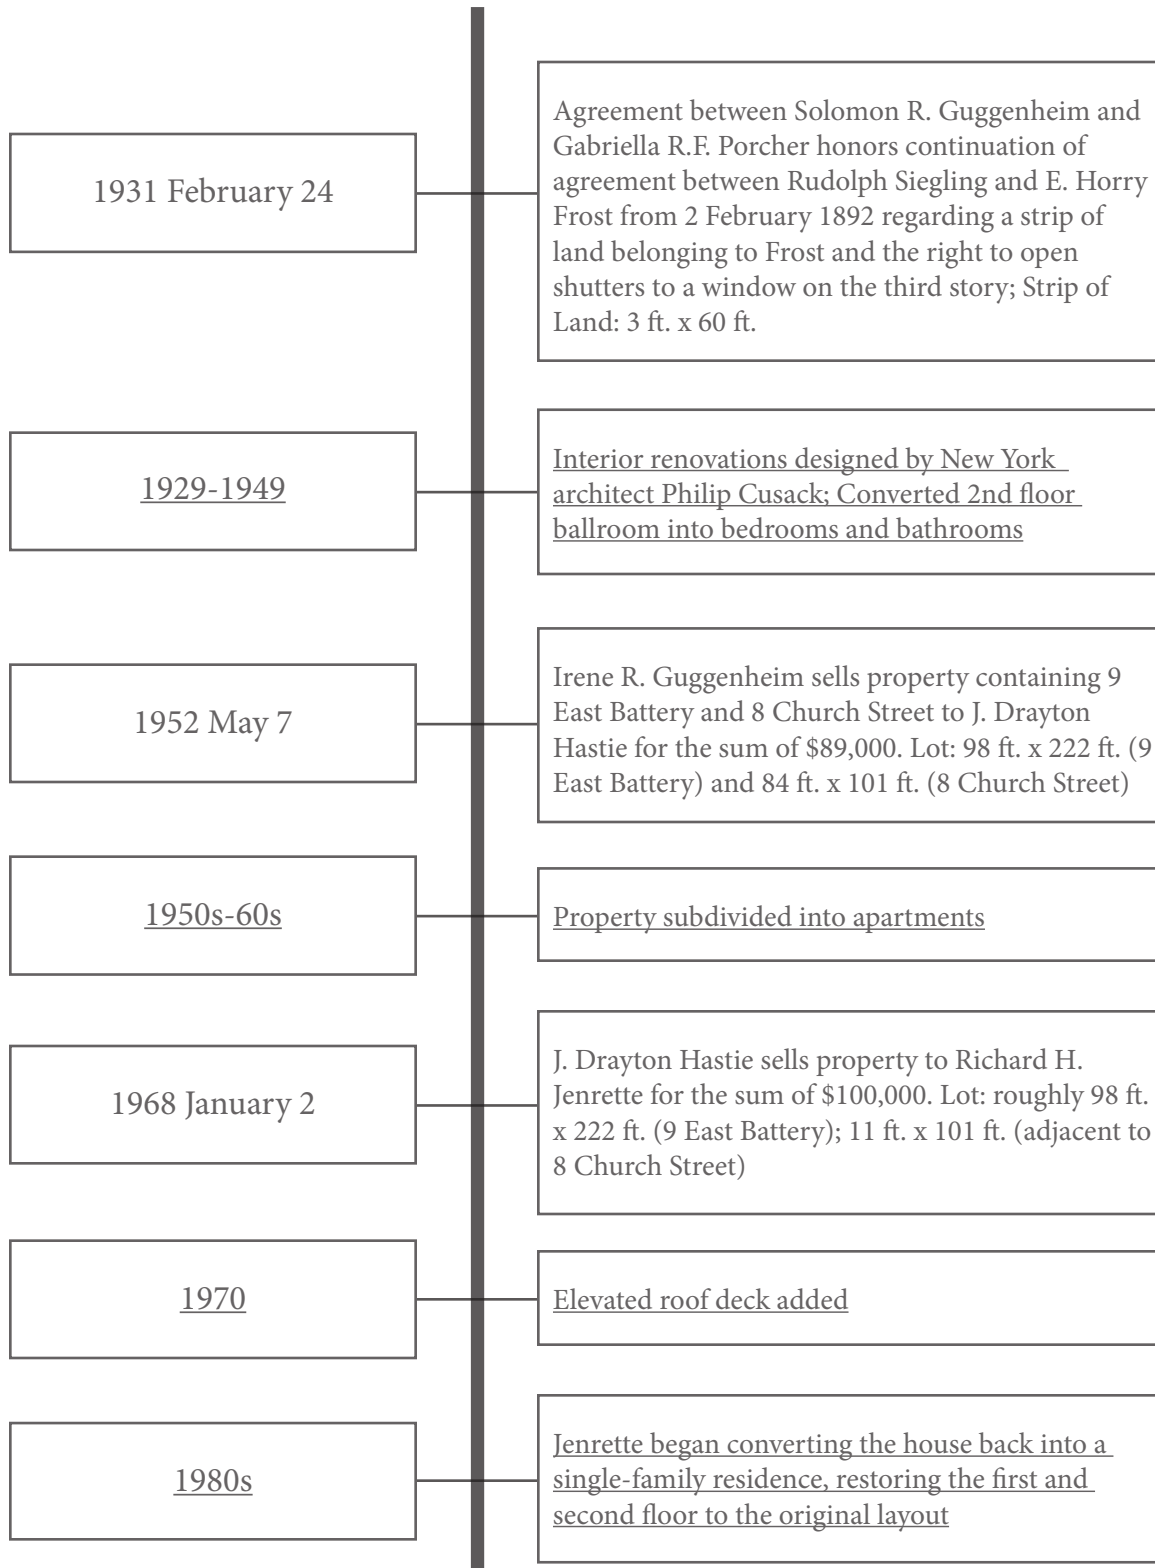

Chronology

Key: Property Ownership Date or General Information; Any known alterations to Roper House is underlined; *Any significant event from broader history, but tied to Roper House is italicized*

Chronology

Key: Property Ownership Date or General Information; Any known alterations to Roper House is underlined; *Any significant event from broader history, but tied to Roper House is italicized*

Chronology

Key: Property Ownership Date or General Information; Any known alterations to Roper House is underlined; *Any significant event from broader history, but tied to Roper House is italicized*

Chronology

Key: Property Ownership Date or General Information; Any known alterations to Roper House is underlined; *Any significant event from broader history, but tied to Roper House is italicized*